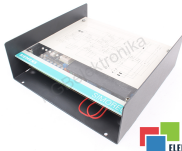

## 6RA2203-8DD20-1 MRE-GDE8-1 E300(170)/5 SIMOREG SIEMENS

Used SIEMENS 6RA2203-8DD20-1  
 Tested and cleaned.  
 24 months guarantee  
 Dedicated courier  
 Delivery across Europe even in 24h